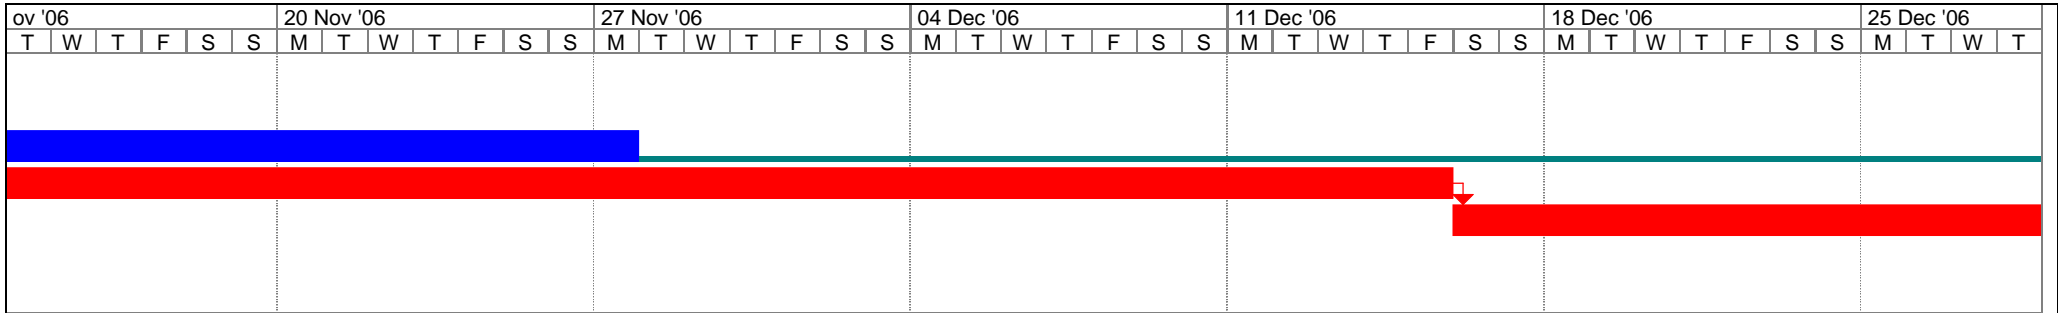

Project: Project Plan Date: Mon 12/02/07	Critical		Milestone		Rolled Up Critical	
	Critical Split		Slack		Rolled Up Critical Split	
	Task		Slippage		External Tasks	
	Split		Summary		External Milestone	
	Progress		Project Summary		Deadline