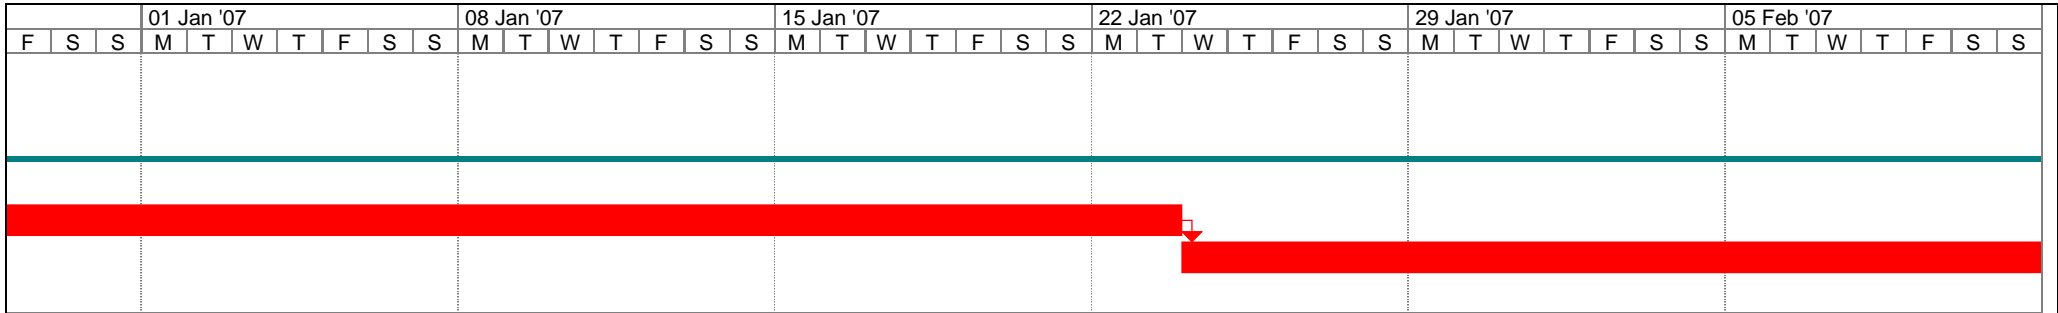

Project: Project Plan Date: Mon 12/02/07	Critical		Milestone		Rolled Up Critical	
	Critical Split		Slack		Rolled Up Critical Split	
	Task		Slippage		External Tasks	
	Split		Summary		External Milestone	
	Progress		Project Summary		Deadline