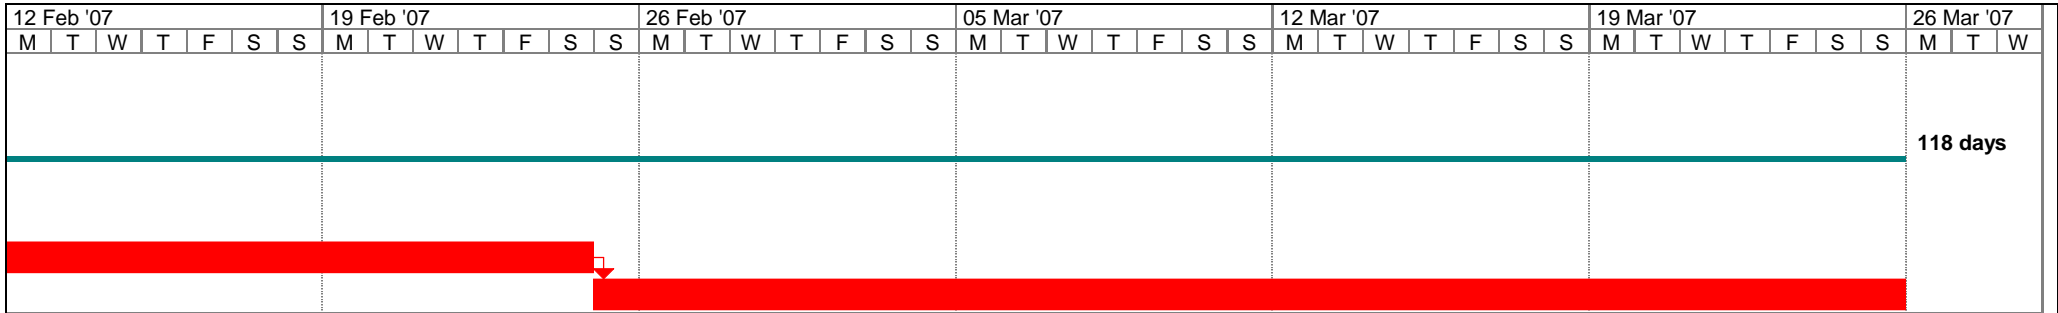

Project: Project Plan Date: Mon 12/02/07	Critical		Milestone		Rolled Up Critical	
	Critical Split		Slack		Rolled Up Critical Split	
	Task		Slippage		External Tasks	
	Split		Summary		External Milestone	
	Progress		Project Summary		Deadline