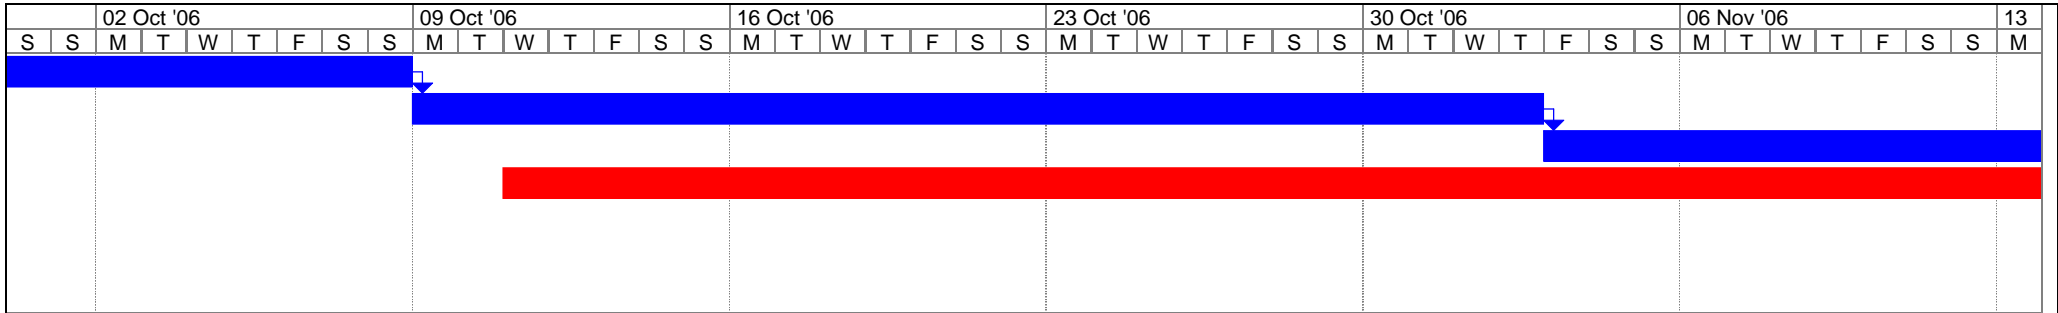

ID	Task Name	Leveling Delay					04 Sep '06				11 Sep '06				18 Sep '06				25 Sep '06							
			T	F	S	S	M	T	W	T	F	S	S	M	T	W	T	F	S	S	M	T	W	T	F	
1	Preperation	0 edays																								
2	Inception	0 edays																								
3	Elaboration	0 edays																								
4	Construction	0 edays																								
5	Testing	0 edays																								
6	Transition	0 edays																								
7	Reflection	0 edays																								

Project: Project Plan Date: Mon 12/02/07	Critical		Milestone		Rolled Up Critical	
	Critical Split		Slack		Rolled Up Critical Split	
	Task		Slippage		External Tasks	
	Split		Summary		External Milestone	
	Progress		Project Summary		Deadline	